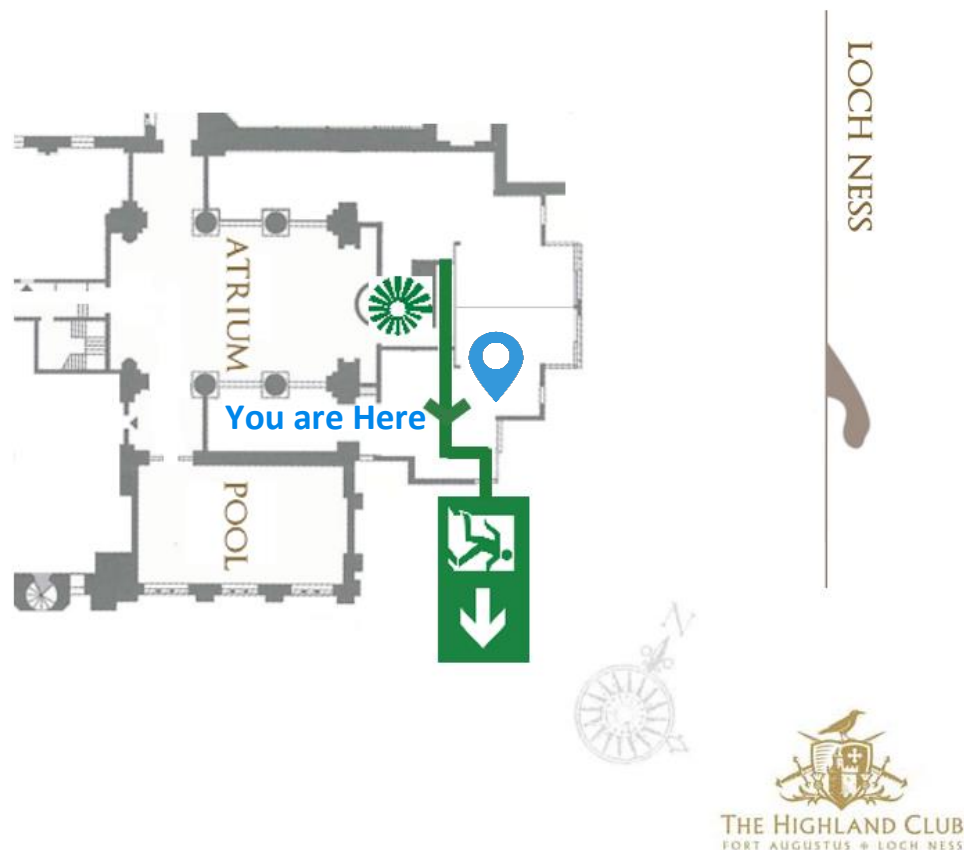

FIRE ESCAPE PLAN

Abbey Church 3, Ground floor

If you discover a **fire** or hear the **fire alarm** please leave the building **immediately** without collecting belongings and raise the alarm by pressing the call point.