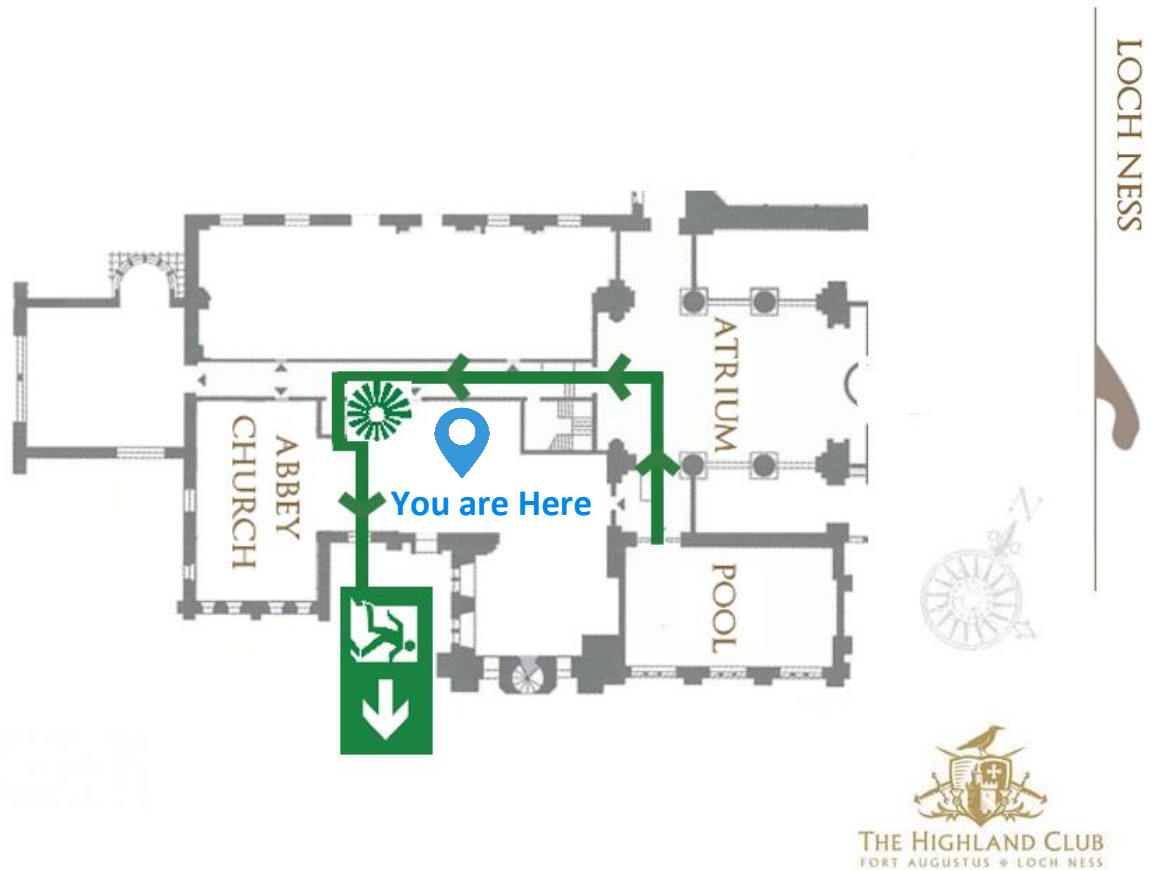

FIRE ESCAPE PLAN

Abbey Church 12, First floor

If you discover a **fire** or hear the **fire alarm** please leave the building **immediately** without collecting belongings and raise the alarm by pressing the call point.