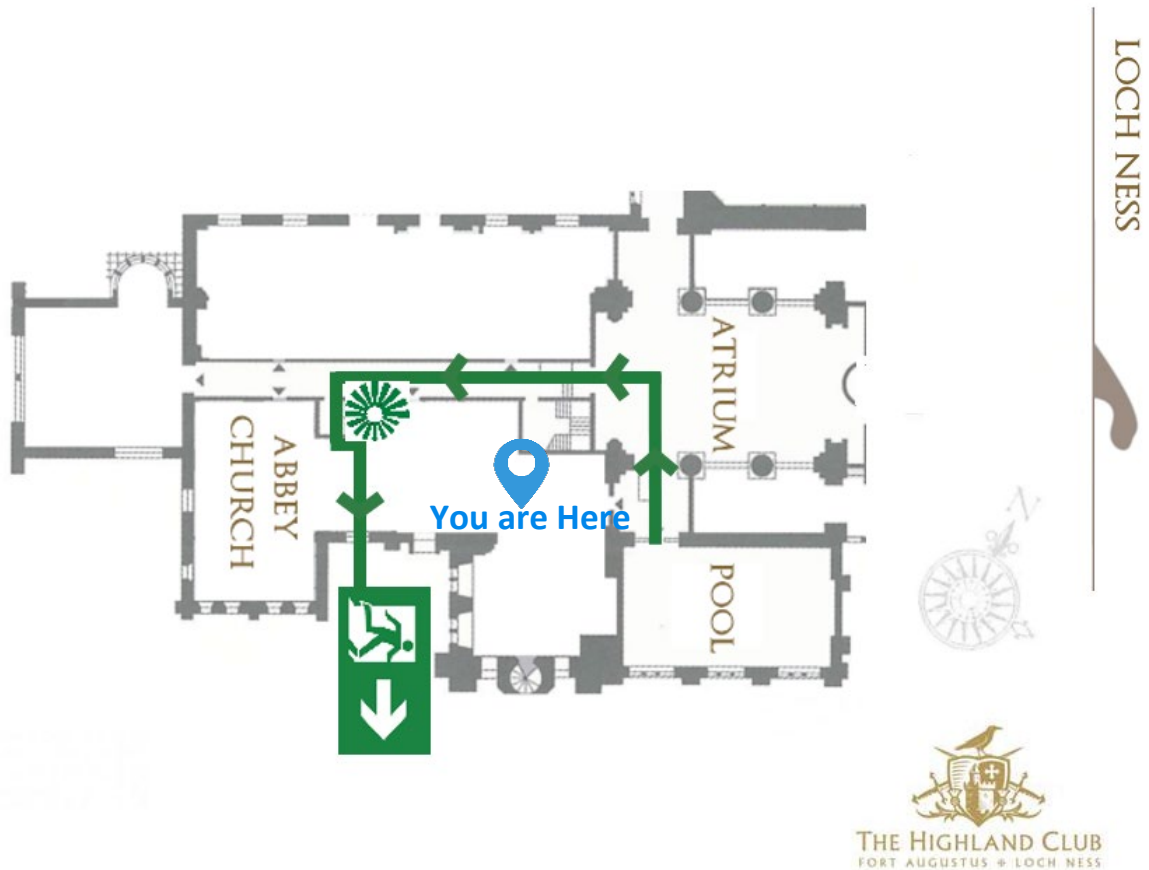

FIRE ESCAPE PLAN

Abbey Church 4, Ground floor

If you discover a **fire** or hear the **fire alarm** please leave the building **immediately** without collecting belongings and raise the alarm by pressing the call point.

Follow the **green signs** to the **fire exit** and go down the stairs to exit and **assembly point**, once outside please call **999** and wait for further instructions from staff.

FIRE ESCAPE PLAN

Abbey Church 4, First floor