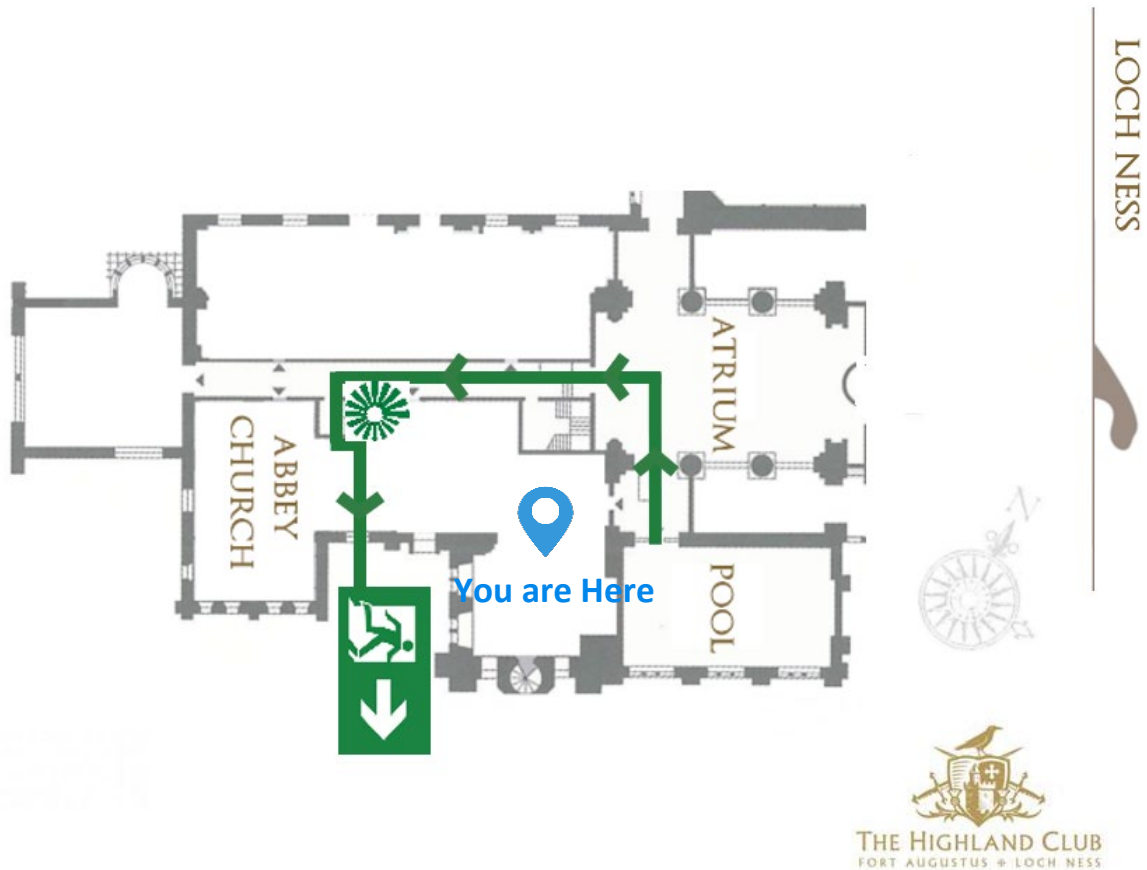

FIRE ESCAPE PLAN

Abbey Church 4, Ground floor

If you discover a **fire** or hear the **fire alarm** please leave the building **immediately** without collecting belongings and raise the alarm by pressing the call point.

Follow the **green signs** to the **fire exit** and go down the stairs to exit and **assembly point**, once outside please call **999** and wait for further instructions from staff.

FIRE ESCAPE PLAN

Abbey Church 4, First floor