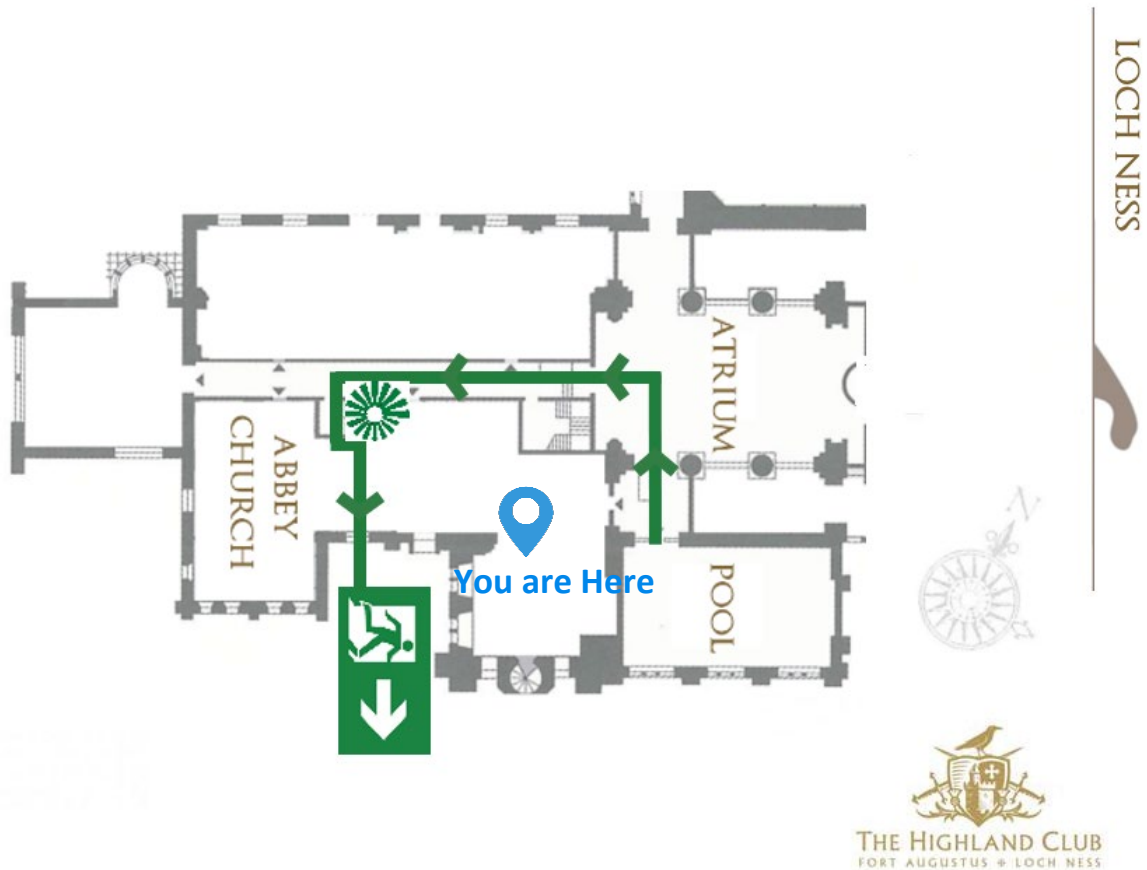

FIRE ESCAPE PLAN

Abbey Church 4, Second floor

If you discover a **fire** or hear the **fire alarm** please leave the building **immediately** without collecting belongings and raise the alarm by pressing the call point.

Follow the **green signs** to the **fire exit** and go down the stairs to exit and **assembly point**, once outside please call **999** and wait for further instructions from staff.