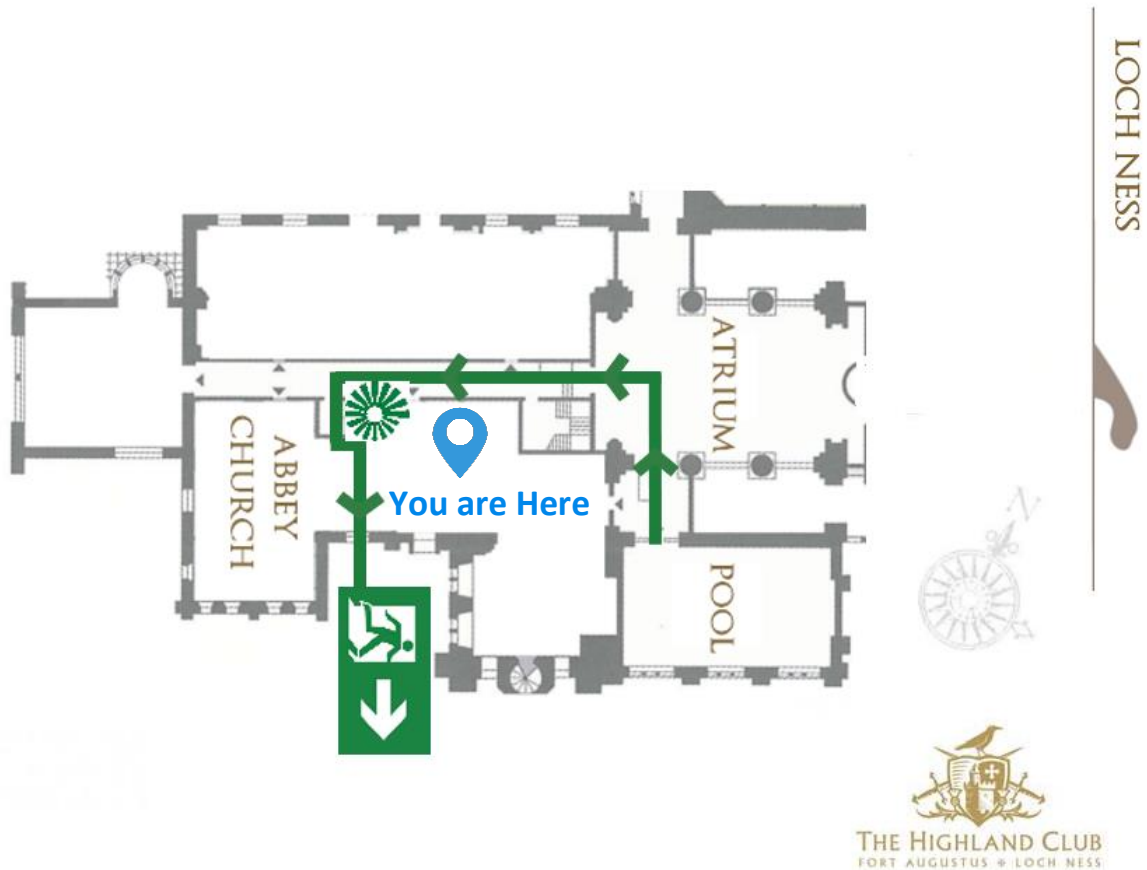

FIRE ESCAPE PLAN

Abbey Church 17, Second floor

If you discover a **fire** or hear the **fire alarm** please leave the building **immediately** without collecting belongings and raise the alarm by pressing the call point.