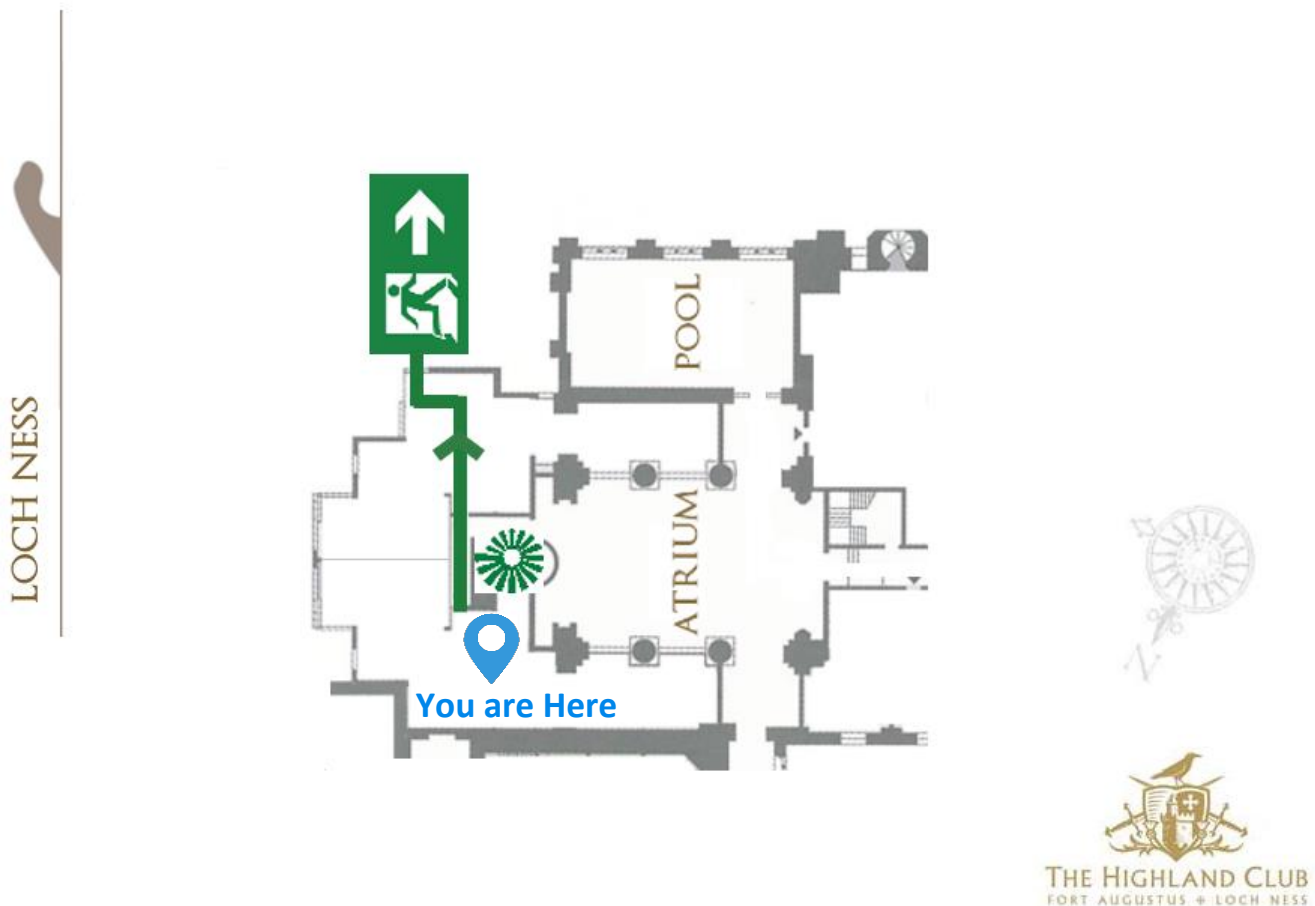

FIRE ESCAPE PLAN

Abbey Church 2, Ground floor

If you discover a **fire** or hear the **fire alarm** please leave the building **immediately** without collecting belongings and raise the alarm by pressing the call point.

Follow the **green signs** to the **fire exit** and go down the stairs to exit and **assembly point**, once outside please call **999** and wait for further instructions from staff.