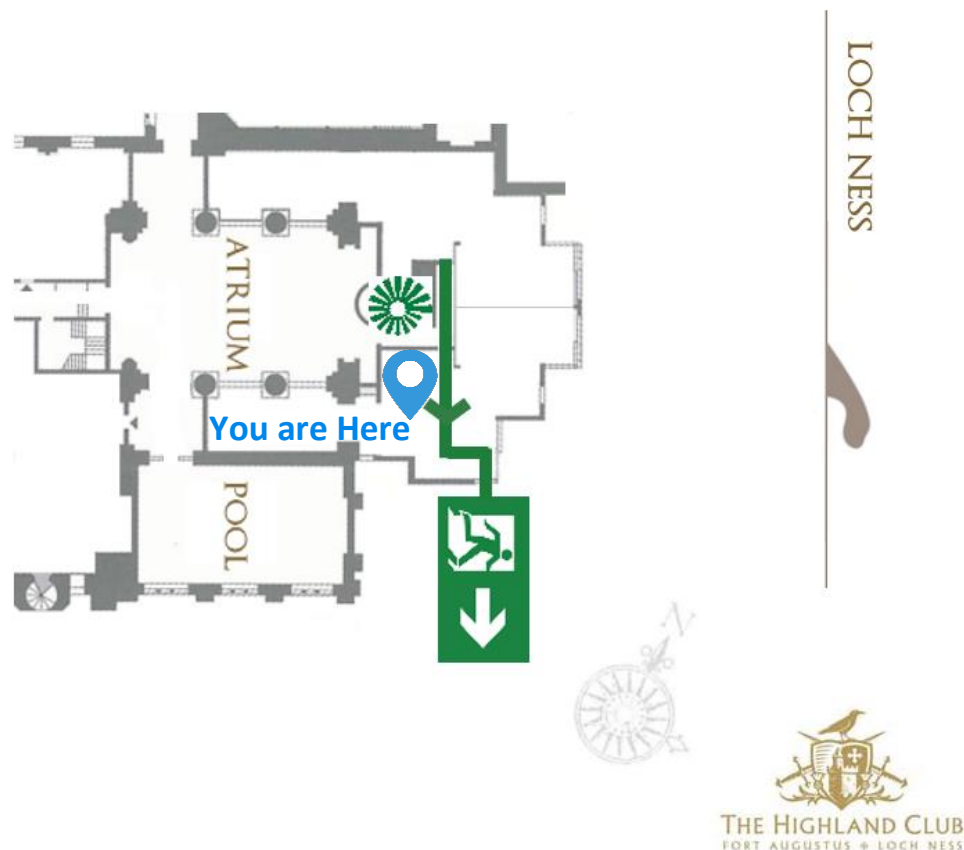

FIRE ESCAPE PLAN

Abbey Church 16, First floor

If you discover a **fire** or hear the **fire alarm** please leave the building **immediately** without collecting belongings and raise the alarm by pressing the call point.